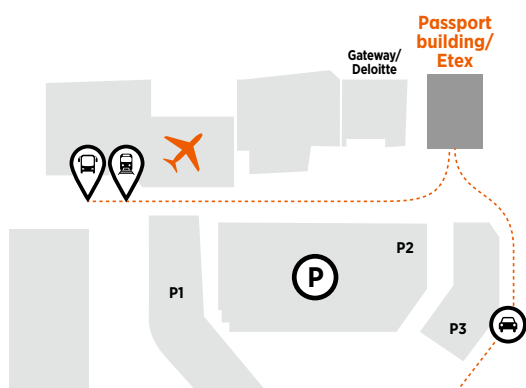

### Our address

- **Etex - PassPort Building - Luchthaven Brussel Nationaal - Gebouw 1K - 1930 Zaventem**
- After arriving by plane, train or bus, go to the departures level of the terminal, exit the airport and turn left. The PassPort building is located along the same sidewalk as the terminal, 100 meters further down. Please note that there are stairs to climb when arriving by foot.

### By car

- Go to the Brussels National Airport in Zaventem. Please use the P1, P2 or P3 parking lots – these are 5 minutes from the PassPort building by foot.

### By bus

- You can easily reach the airport by [bus](#). The bus station is located on level 0 – one floor down from the arrivals hall. The PassPort building is around 5 minutes by foot on departure level.

### By plane

- Go to the departures level, exit the airport terminal, turn left and walk straight. The PassPort building is located along the same sidewalk as the terminal, 100 meters further.