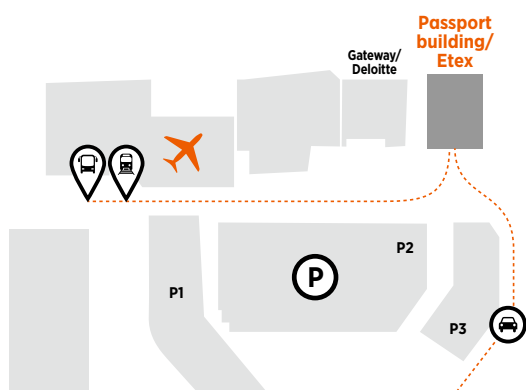

Visitor information

Dear visitor,

In order to facilitate your visit, please read the following information carefully.

Our address

- **Etex - PassPort Building - Luchthaven Brussel Nationaal - Gebouw 1K - 1930 Zaventem**
- After arriving by plane, train or bus, go to the departures level of the terminal, exit the airport and turn left. The PassPort building is located along the same sidewalk as the terminal, 100 meters further down. Please note that there are stairs to climb when arriving by foot.

By car

- Go to the Brussels National Airport in Zaventem. Please use the P1, P2 or P3 parking lots – these are 5 minutes from the PassPort building by foot.

By bus

- You can easily reach the airport by [bus](#). The bus station is located on level 0 – one floor down from the arrivals hall. The PassPort building is around 5 minutes by foot on departure level.

By train

- To reach the airport by train, take the [Airport Express train](#). The airport train station is located below the terminal (basement level -1).

By plane

- Go to the departures level, exit the airport terminal, turn left and walk straight. The PassPort building is located along the same sidewalk as the terminal, 100 meters further.